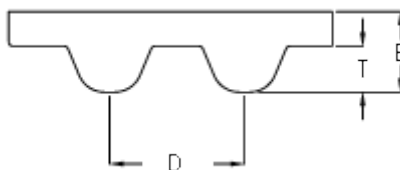

# Data Sheet

Article number: 602932750466

Description: Gates timing belt POWERGRIP®  
GTX 2080 8MX 20

## Measures

---

D (Pitch)	= 8
Height B mm	= 5.6
Height T mm	= 3.4
Length	= 2080
Number of teeth	= 260
Type	= 2080 8MX 20
Width	= 20